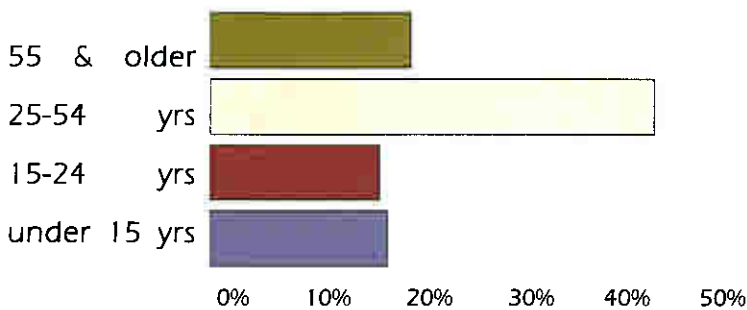

## Walnut Age

**\*\*Median Age is 37.8 years old**