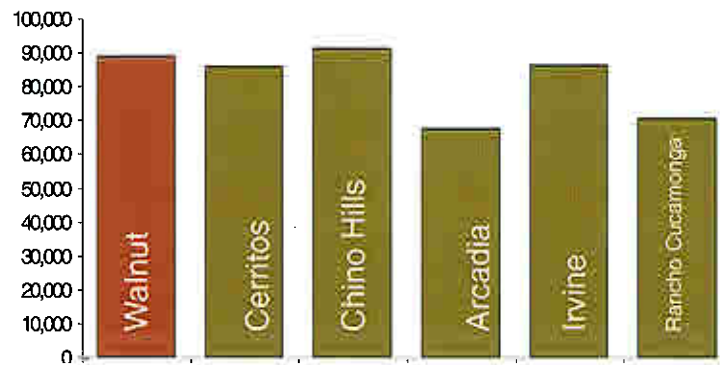

## Walnut Age

**\*\*Median Age is 37.8 years old**

## Walnut Income

**Median Income \$89,267**  
**Average Income \$106,996**

- 42% - \$100,000 or more
- 19% - \$75,000 to \$99,999
- 16% - \$50,000 to \$74,999
- 8% - \$35,000 to \$49,999
- 15% - \$34,999 or less

## Walnut Ethnicity

- 57% Asian
- 26% White
- 2% Hispanic
- 4% African American
- 9% Other

Median Household Income